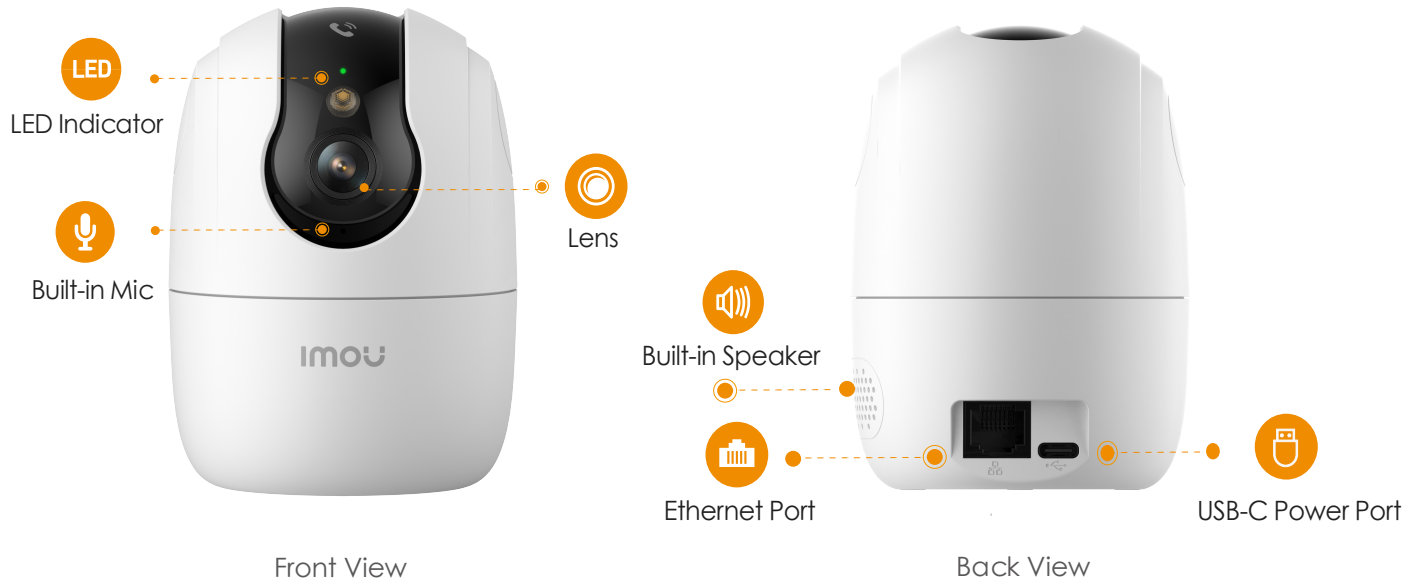

imou

Ranger 2C Pro 3MP

3MP H.265 Wi-Fi Pan & Tilt Camera

With 3MP 2K live monitoring and 0~355° pan & -5~80° tilt features, Ranger 2C Pro 3MP ensures every corner of your home completely covered. Human&Pet Detection quickly finds human&pet targets in images and immediately sends a notification to you. With the touch button, the families can make a video call to the APP with the one-touch call function. Smart Full-Color Night Vision lets the camera turn into color mode automatically and smart tracking function lets the camera follows moving objects when it detects motion.

Auto-cruise

Survey the area 360° horizontally or cruise between favorite points

Custom Siren

Set customized voice message

Privacy Mode

Hide the lens to protect your personal privacy

Dual-Band Wi-Fi 6

IEEE802.11 b/g/n/ax(2.4 GHz / 5 GHz)

Diversified Storage

Supports NVR, Cloud Storage or Micro SD card (up to 512GB)

Stay close with what you care

With Cloud service, you will have access to what you care as long as Internet is available. You can record daily or motion videos on Cloud and playback anytime anywhere.

Micro SD Card Slot (up to 512GB)
 Built-in Mic & Speaker
 Reset Button

General

DC 5V1A Power Supply
 Power Consumption:< 5W
 Working Environment:-10° C~+45° C, Less Than 95%RH
 Dimensions (L x W x H):
 77.4 mm x 77.4 mm x 106.2mm (3.05 x 3.05 x 4.18 inch)
 Weight: 197g (0.43lb)
 CE