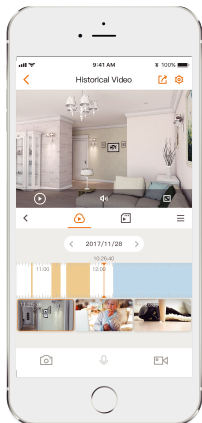

Diversified Storage

Supports NVR, Cloud Storage or Micro SD card (up to 512GB)

Stay close with what you care

With Cloud service, you will have access to what you care as long as Internet is available. You can record daily or motion videos on Cloud and playback anytime anywhere.