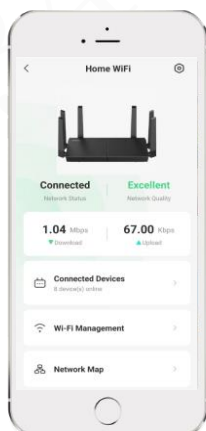

Parental Control

Manage when and how child devices can access the Internet

Manage your home network remotely

With Imoulife App, you can remotely manage your home Wi-Fi network and clients anytime anywhere.