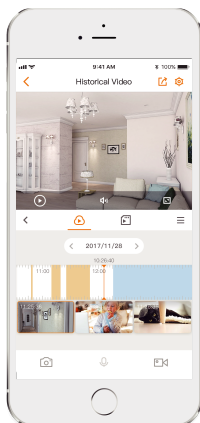

imou

Ranger 2C Pro 5MP

5MP H.265 Wi-Fi Pan & Tilt Camera

With 5MP QHD live monitoring and 0~355° pan & -5~80° tilt features, Ranger 2C Pro 5MP ensures every corner of your home completely covered. Human&Pet Detection quickly finds human&pet targets in images and immediately sends a notification to you. With the touch button, the families can make a video call to the APP with the one-touch call function. Smart Full-Color Night Vision lets the camera turn into color mode automatically and smart tracking function lets the camera follows moving objects when it detects motion.

-  **H.265 5MP QHD**
See more than 1080P
-  **One-touch Call**
Make a video call to the APP remotely
-  **Human Detection**
Quickly find human targets in you home
-  **Pet Detection**
Quickly find pet targets in you home
-  **Abnormal Sound Detection**
Sends alerts to your smartphone when it detects abnormal sound
-  **Smart Tracking**
Automatically tracks moving objects
-  **Smart Full-Color Night Vision**
Automatically turn into color mode from infrared mode
-  **Auto-cruise**
Survey the area 360° horizontally or cruise between favorite points
-  **Custom Siren**
Set customized voice message
-  **Privacy Mode**
Hide the lens to protect your personal privacy
-  **Dual-Band Wi-Fi 6**
IEEE802.11 b/g/n/ax(2.4 GHz / 5 GHz)
-  **Diversified Storage**
Supports NVR, Cloud Storage or Micro SD card (up to 512GB)

Camera

1/3" Progressive CMOS
 5MP (2688 x 1664)
 Night Vision: 10m(33ft) Distance
 3.6mm Fixed Lens
 Field of View : 88° (H), 47° (V), 107° (D)
 355° Pan & -5~80° Tilt

Video & Audio

Video Compression : H.265/H.264
 Up to 20fps Frame Rate
 8 x Digital Zoom
 Two-way Audio

Micro SD Card Slot (up to 512GB)
 Built-in Mic & Speaker
 Reset Button

General

DC 5V1A Power Supply
 Power Consumption:< 5W
 Working Environment:-10° C~+45° C, Less Than 95%RH
 Dimensions (L x W x H):
 77.4 mm x 77.4 mm x 106.2mm (3.05 x 3.05 x 4.18 inch)
 Weight: 197g (0.43lb)
 CE