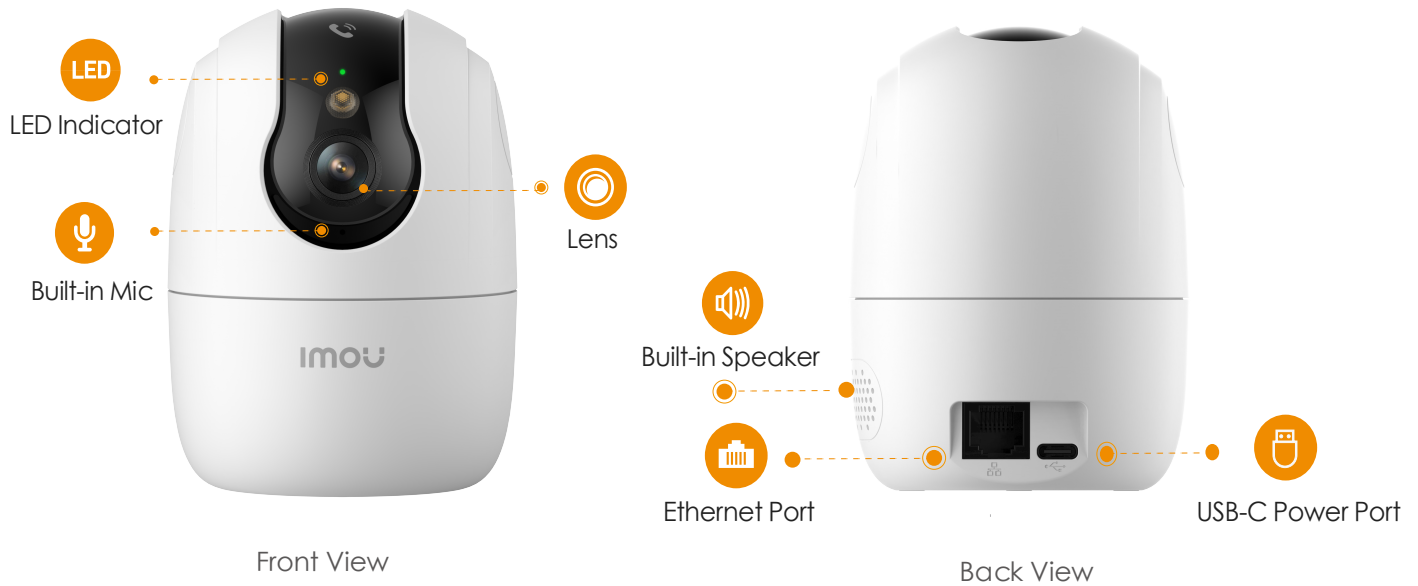

Specifications

Camera

1/3" Progressive CMOS
5MP (2688 x 1664)
Night Vision: 10m(33ft) Distance
3.6mm Fixed Lens
Field of View : 88° (H), 47° (V), 107° (D)
355° Pan & -5~80° Tilt

Video & Audio

Video Compression : H.265/H.264
Up to 20fps Frame Rate
8 x Digital Zoom
Two-way Audio

Notice Management

Motion Detection
Human Detection
Pet Detection
Configurable Region
Abnormal Sound Alarm

Network

Wi-Fi: IEEE802.11b/g/n/ax, WiFi 6, 50m Open Field
Imou App: iOS, Android
onvif

Auxiliary Interface

Micro SD Card Slot (up to 512GB)
Built-in Mic & Speaker
Reset Button

General

DC 5V1A Power Supply
Power Consumption:< 5W
Working Environment:-10° C~+45° C, Less Than 95%RH
Dimensions (L x W x H):
77.4 mm x 77.4 mm x 106.2mm (3.05 x 3.05 x 4.18 inch)
Weight: 197g (0.43lb)
CE

What's in the box

- 1x Camera
- 1x Quick Start Guide
- 1x Power Adapter
- 1x Power Cable
- 1x Screw Package
- 1x Mounting Plate
- 1x Installation Position Map