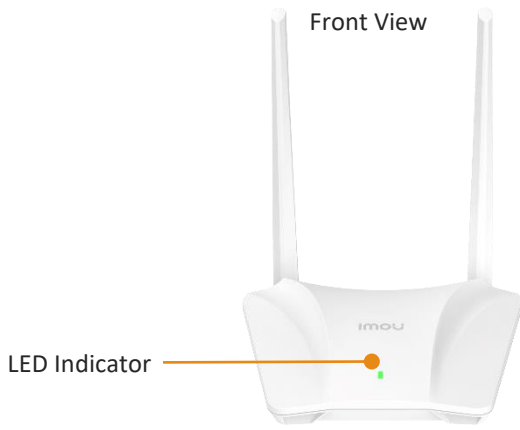

HR320

300Mbps Wi-Fi Router

HR320 is a 300Mbps Wi-Fi Router. It is equipped with 1x 100Mbps WAN port and 3x100Mbps LAN ports.

With Imou Camera Auto-sync feature, Imou cameras automatically connects to HR320 and stay connected even when you change router's Wi-Fi name/password. Imou Camera Stream Accelerate ensures a dedicated transmit channel for Imou cameras, keeping the video streaming smooth and reliable even when the network is busy.

IPTV

IPTV Specific port

Guest Network

Specific Wi-Fi for visitors to secure your home network

Manage your home network remotely

With Imoulife App, you can remotely manage your home Wi-Fi network and clients anytime anywhere.