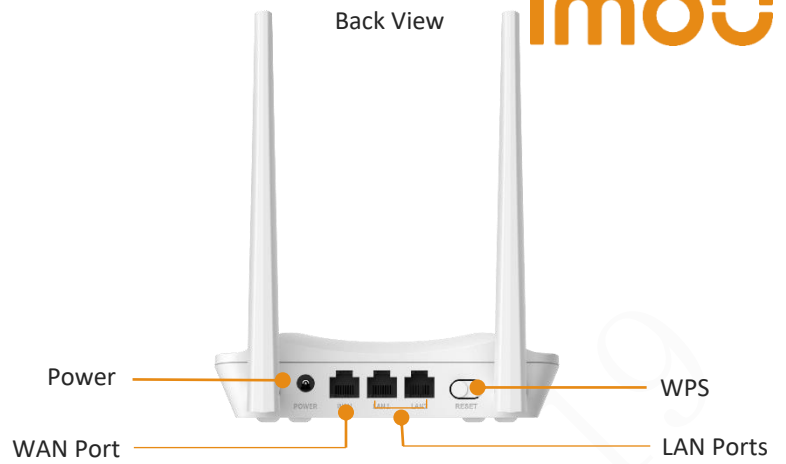

HR320

300Mbps Wi-Fi Router

HR320 is a 300Mbps Wi-Fi Router. It is equipped with 1x 100Mbps WAN port and 3x100Mbps LAN ports.

With Imou Camera Auto-sync feature, Imou cameras automatically connects to HR320 and stay connected even when you change router's Wi-Fi name/password. Imou Camera Stream Accelerate ensures a dedicated transmit channel for Imou cameras, keeping the video streaming smooth and reliable even when the network is busy.

IPTV

IPTV Specific port

Guest Network

Specific Wi-Fi for visitors to secure your home network

Manage your home network remotely

With Imoulife App, you can remotely manage your home Wi-Fi network and clients anytime anywhere.