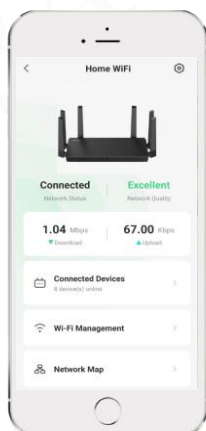

HR320

300Mbps Wi-Fi Router

HR320 is a 300Mbps Wi-Fi Router. It is equipped with 1x 100Mbps WAN port and 3x100Mbps LAN ports.

With Imou Camera Auto-sync feature, Imou cameras automatically connects to HR320 and stay connected even when you change router's Wi-Fi name/password. Imou Camera Stream Accelerate ensures a dedicated transmit channel for Imou cameras, keeping the video streaming smooth and reliable even when the network is busy.

N300

300Mbps wireless speed

Imou Wi-Fi Auto-sync

Imou cameras auto connection

Imou Streaming Accelerate

Specific transmit channel for Imou streaming data

Parental Control

Manage when and how child devices can access the Internet

IPTV

IPTV Specific port

Guest Network

Specific Wi-Fi for visitors to secure your home network

Manage your home network remotely

With Imoulife App, you can remotely manage your home Wi-Fi network and clients anytime anywhere.