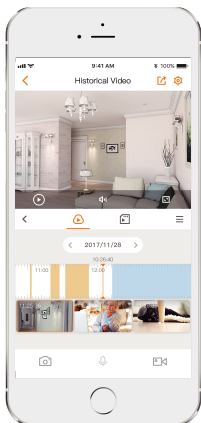

5MP 3K Video
See more than 1080P

AI Human Detection
Quickly find human targets

Full Color Night Vision
Support full-color night vision for clear-as day clarity even in pitch dark

Active Deterrence
Scare away unwelcome visitors with built-in spotlight and siren

Two-way Talk
Real-time communicate with people at the camera

Smart Tracking
Automatically tracks moving objects

Diversified Storage
Supports Cloud Storage or Micro SD card (up to 512GB)

Alarm Notification
Sends instant motion-activated alerts to your mobile phone

Wi-Fi Connection
IEEE802.11 b/g/n/ax(2.4GHz)

Privacy Mode
Hide the lens to protect your personal privacy

Auto-cruise
Survey the area 360° horizontally or cruise between favorite points

Stay close with what you care