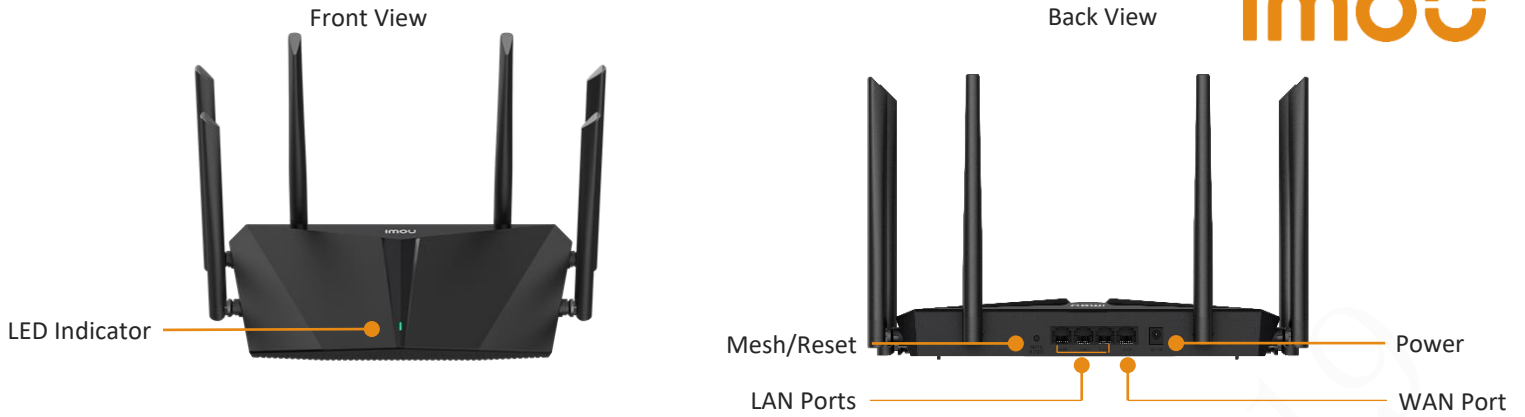

"Imou-link" 2.0 Mesh

Support whole home Mesh Wi-Fi for seamless roaming

IPTV

IPTV Specific port

Guest Network

Specific Wi-Fi for visitors to secure your home network

Parental Control

Manage when and how child devices can access the Internet

Manage your home network remotely

With Imoulife App, you can remotely manage your home Wi-Fi network and clients anytime anywhere.

Specifications

Hardware

ROM	16MB
RAM	128MB
Network Port	1x Gigabit WAN, 3x Gigabit LAN
Button	1x Mesh/Reset Button
LED Indicator	Two-color light (red & green)