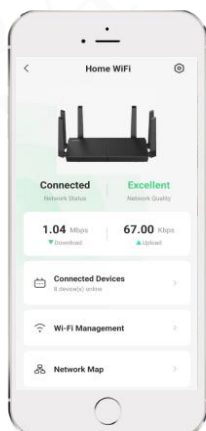

HX15

AX1500 Gigabit Wi-Fi 6 Router

HX15 is a gigabit Wi-Fi 6 Router. It is equipped with 1x Gigabit WAN port and 3x Gigabit LAN ports, it supports Wi-Fi 6 (802.11ax) and the concurrent rate is up to AX1500 (2.4GHz:300Mbps, 5GHz:1201Mbps). HX15 supports Imou-link 2.0 Mesh to build up seamless roaming Wi-Fi coverage, it supports wireless, wired and parallel Mesh.

Wi-Fi 6 AX1500

Blazing fast speed with Dual-Band Wi-Fi

Imou Wi-Fi Auto-sync

Imou cameras auto connection

Imou Streaming Accelerate

Specific transmit channel for Imou streaming data

High Capacity

Up to 128 clients real-time connection

"Imou-link" 2.0 Mesh

Support whole home Mesh Wi-Fi for seamless roaming

IPTV

IPTV Specific port

Guest Network

Specific Wi-Fi for visitors to secure your home network

Parental Control

Manage when and how child devices can access the Internet

Manage your home network remotely

With Imoulife App, you can remotely manage your home Wi-Fi network and clients anytime anywhere.

Specifications

Hardware

ROM	16MB
RAM	128MB
Network Port	1x Gigabit WAN, 3x Gigabit LAN
Button	1x Mesh/Reset Button
LED Indicator	Two-color light (red & green)